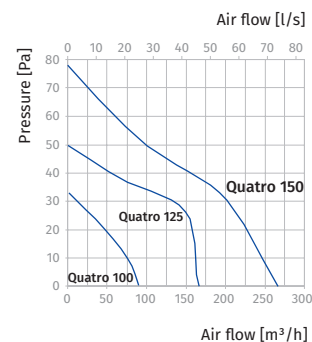

Options

Model	Quatro C 100			Quatro C 125			Quatro C 150		
	Basic	T	H	Basic	T	H	Basic	T	H
Timer		•	•		•	•		•	•
Humidity sensor			•			•			•
Item number	8000065	8000119	8000072	8000126	8000188	8000140	8000195	8000249	8000201

- Turn-off delay adjustable from 2 to 30 min.
- Humidity setpoint adjustable from 60 % up to 90 %.

Accessories

Duct system	Flexible air ducts	Grilles and hoods	Speed controllers	Clamps
BlauPlast	BlauFlex	Decor, GM	COT E1.8	K, KZ